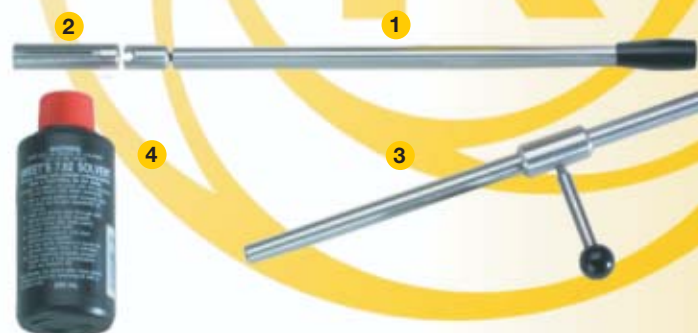

## Accessories

Order no. 080054  
Muzzle brake  $\varnothing$  25mm

Order No. 080054  
Muzzle brake  $\varnothing$  18mm

- 1 Order No. 010021 Action, angular for metal stock, cal. .222Rem. onwards
  - 2 Order No. 011007 Action, round, cal. .22Ho. onwards
  - 3 Order No. 090005 Match trigger, 100g (two stage)
  - 4 Order No. 090006 Match trigger, 1,5kg (two stage)
  - 5 Order No. 080009 Swiveling adapter for Harris bipod
  - 6 Order No. 080003 Scope mounth for scopes with integrated rail
  - 7 or Scope mounth for ZEISS scopes with rail
  - 8 or Scope mounth for scopes with rings ( $\varnothing$  1",  $\varnothing$  26mm,  $\varnothing$  30mm)
- Order No. 080021 Scope mounth with rings  $\varnothing$  34mm

## Cleaning Accessories

- 1 Order No. 080026 Cleaning set (cleaning rod, adapter, 10 cotton plugs)
- 2 Order No. 080027 Patchholder for order-no. 080026
- 3 Order No. 080030 Cleaning rod guide with guide sleeve 19,5mm
- 4 Order No. 080031 Cleaning rod guide with guide sleeve 17,5mm
- 5 Order No. 080015 Sweet's 7.62 Solvent bore cleaner, 200ml
- 6 Order No. 080029 Patches for order no. 080026
- 7 Order No. 080028 Cotton plugs for order no. 080026 (72 pcs.)