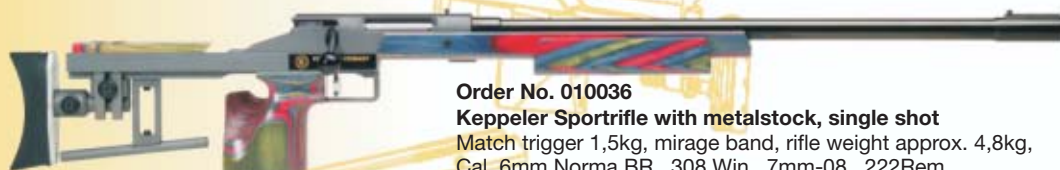

Order No. 010036

Keppeler Sportrifle with metalstock, single shot

Match trigger 1,5kg, mirage band, rifle weight approx. 4,8kg, Cal. 6mm Norma BR, .308 Win., 7mm-08, .222Rem., .223 Rem., 6 PPC; further calibers on demand; left hand version, additional costs. Also available as Long Rang Rifle Order No. 010037

Accessories

Order No. 080051 Benchrest rest, or rear stock rest 110g

Order No. 080052 Benchrest forend, 230g