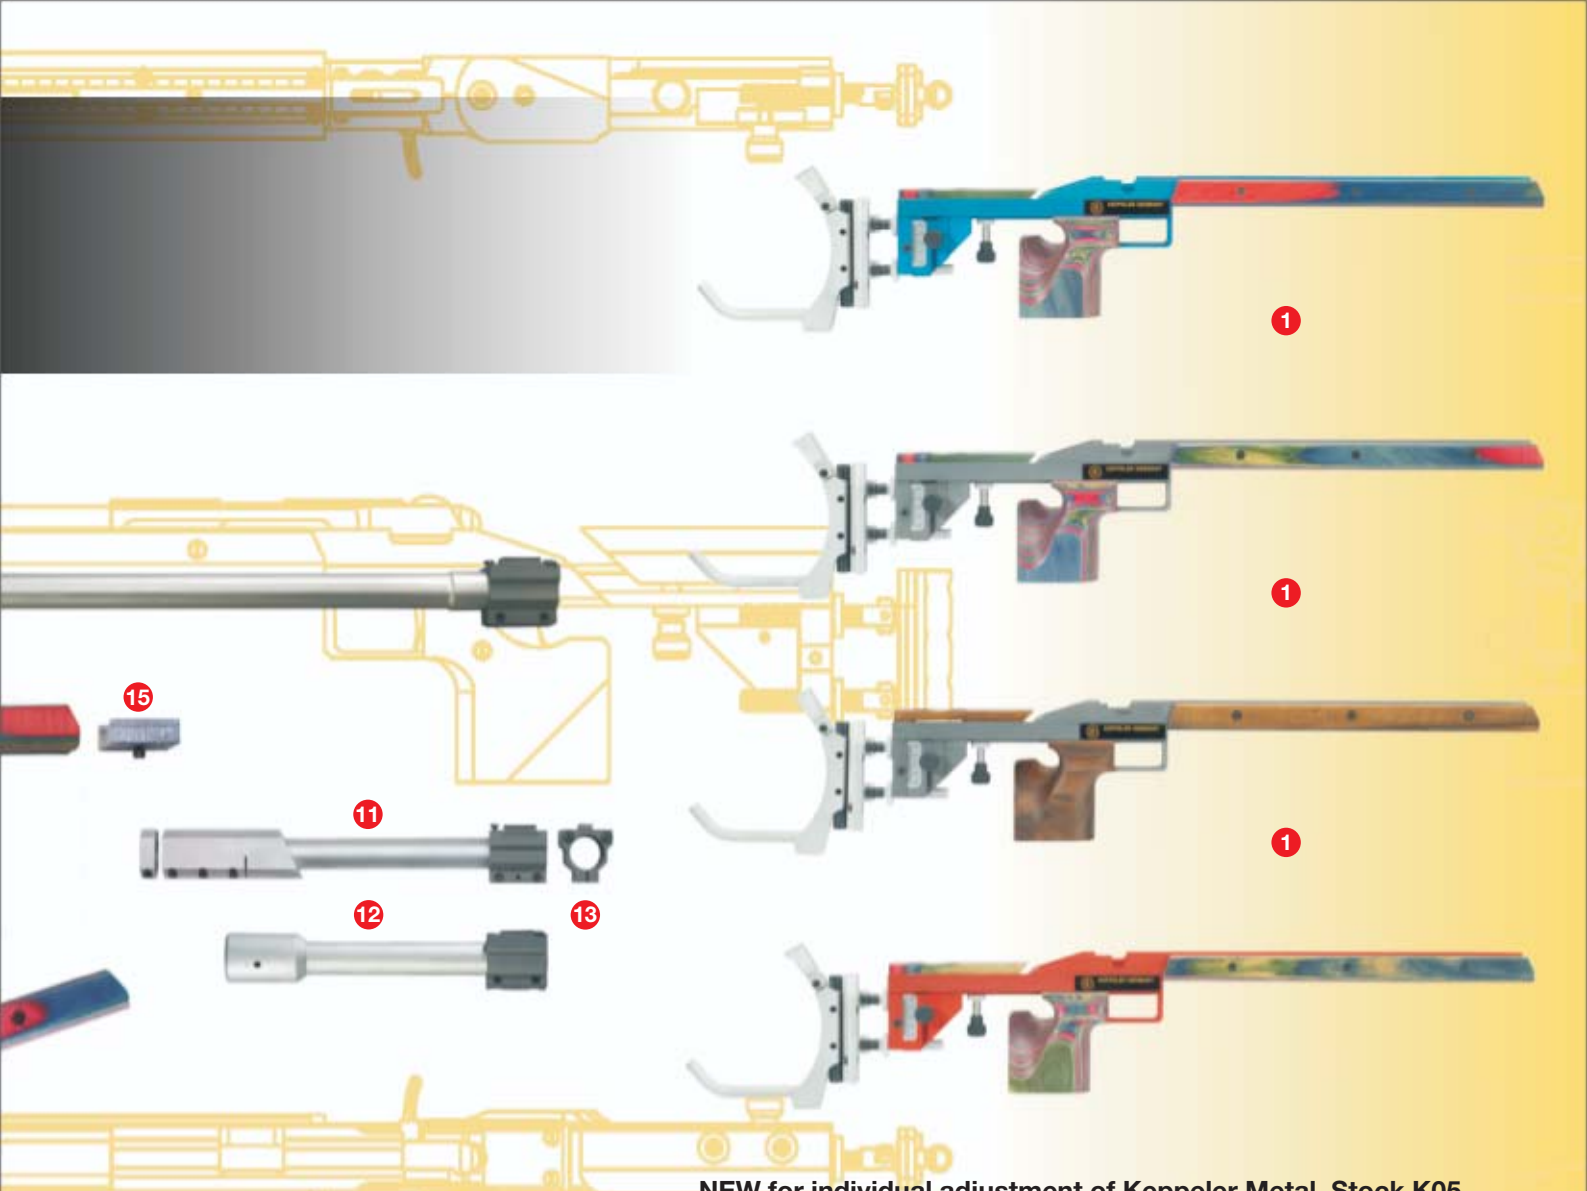

## Metal Stock K05

- 1** Order No. 080012 Metal stock Free Rifle K05 (2,14kg)
- 2** Order No. 080010 Metal stock Standard K05 (184kg)
- 3** Order No. 080005 Hook butt plate Keppeler (width 3,5cm)  
incl guide-column
- 3** Order No. 080005 Hook putt plate Keppeler (width 2,8cm)  
incl. guide-column
- 4** Order No. 080049 Butt plate carrier, normal or extended length
- 5** Order No. 080040 Rubber butt plate, curved, incl. butt plate carrier
- 6** Order No. 080041 Rubber butt plate, straight, incl. butt plate carrier
- 7** Order No. 080037 Weight for pistol grip, 110g
- 8** Order No. 080038 Additional weight 70g
- 9** Order No. 080042 Adapter for Diana small bore rifles
- 10** Order No. 080016 Adapter for Anschütz small bore rifles
- 11** Order No. 080046 Barrel extension for small bore rifles
- 12** Order No. 080056 Barrel extension for full bore rifles
- 13** Order No.080035 Front sight carrier
- 14** Order No.011002 Action for metal stock, angular
- 15** Order No.080025 Additional weight for metal stock, 200g
- 16** Order No.080036 Additional extension for order no. 080024 (24mm)
- 17** Order No.080039 Additional extension for order no. 080024 (48mm)
- 18** Order No.080024 Forend raiser block, adjustable
- 19** Order No.080023 Adjustable forend, complete kit for self installation

**NEW for individual adjustment of Keppeler Metal Stock K05 according to the shooter`s demands**

- Cheek piece sideways moveable and revolveable
- Fine adjustment of cheek piece (height) during position possible
- Scale at cheek piece carrier for exactly repeatable adjustments
- Butt plate carrier with pivoted column carrier and scale
- Hook butt plate small (2,8cm width) and broad (3,5cm width)
- Metal stock in various colours available