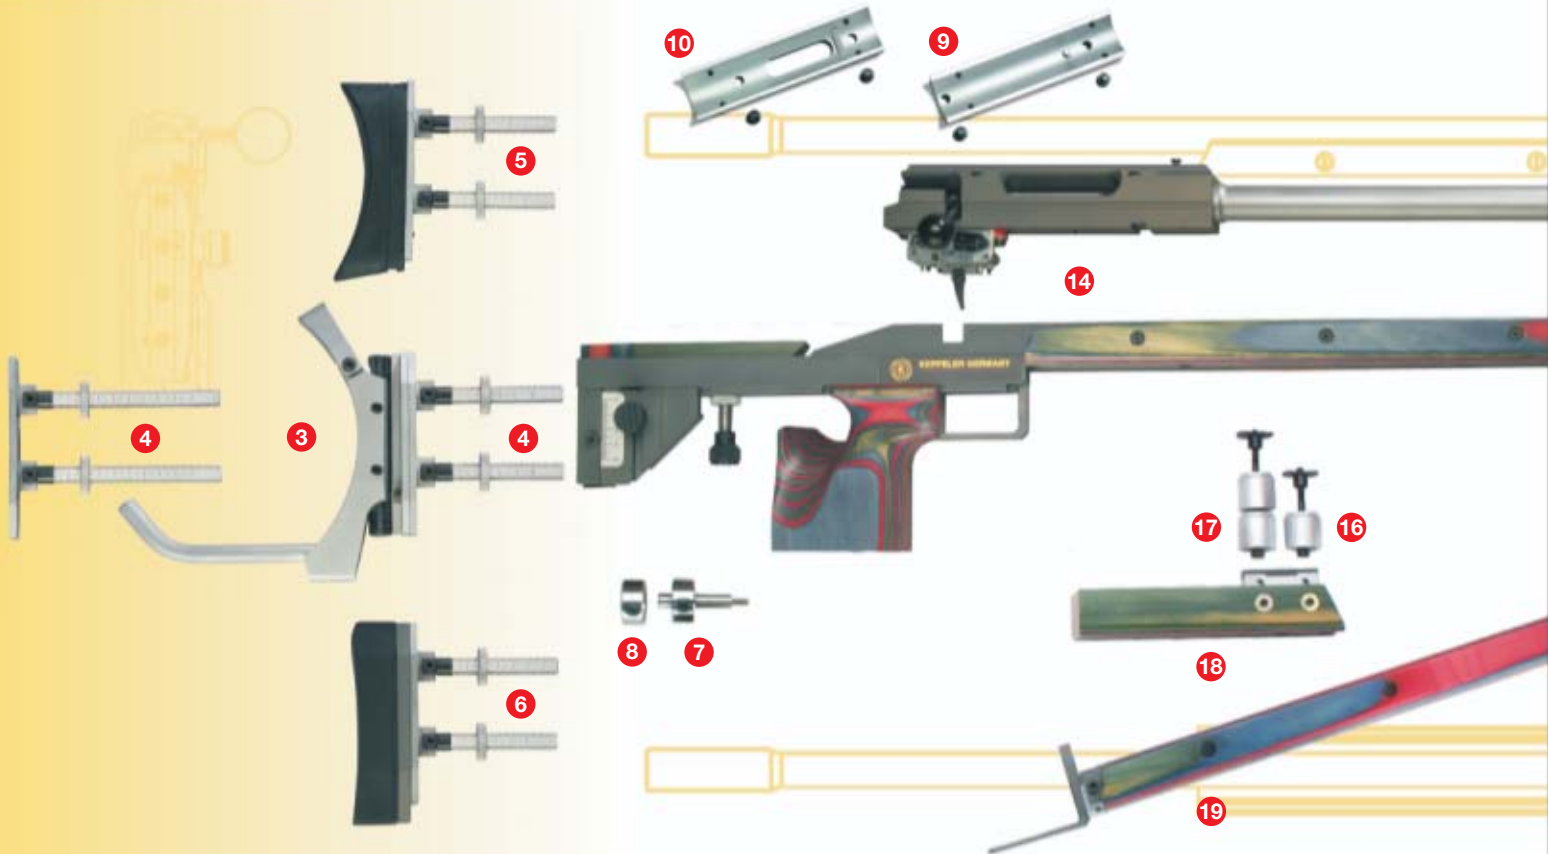

## Metal Stock K05

- 1** Order No. 080012 Metal stock Free Rifle K05 (2,14kg)
- 2** Order No. 080010 Metal stock Standard K05 (184kg)
- 3** Order No. 080005 Hook butt plate Keppeler (width 3,5cm)  
incl guide-column
- 3** Order No. 080005 Hook putt plate Keppeler (width 2,8cm)  
incl. guide-column
- 4** Order No. 080049 Butt plate carrier, normal or extended length
- 5** Order No. 080040 Rubber butt plate, curved, incl. butt plate carrier
- 6** Order No. 080041 Rubber butt plate, straight, incl. butt plate carrier
- 7** Order No. 080037 Weight for pistol grip, 110g
- 8** Order No. 080038 Additional weight 70g
- 9** Order No. 080042 Adapter for Diana small bore rifles
- 10** Order No. 080016 Adapter for Anschütz small bore rifles
- 11** Order No. 080046 Barrel extension for small bore rifles
- 12** Order No. 080056 Barrel extension for full bore rifles
- 13** Order No.080035 Front sight carrier
- 14** Order No.011002 Action for metal stock, angular
- 15** Order No.080025 Additional weight for metal stock, 200g
- 16** Order No.080036 Additional extension for order no. 080024 (24mm)
- 17** Order No.080039 Additional extension for order no. 080024 (48mm)
- 18** Order No.080024 Forend raiser block, adjustable
- 19** Order No.080023 Adjustable forend, complete kit for self installation

**NEW for individual adjustment of Keppeler Metal Stock K05 according to the shooter`s demands**

- Cheek piece sideways moveable and revolveable
- Fine adjustment of cheek piece (height) during position possible
- Scale at cheek piece carrier for exactly repeatable adjustments
- Butt plate carrier with pivoted column carrier and scale
- Hook butt plate small (2,8cm width) and broad (3,5cm width)
- Metal stock in various colours available