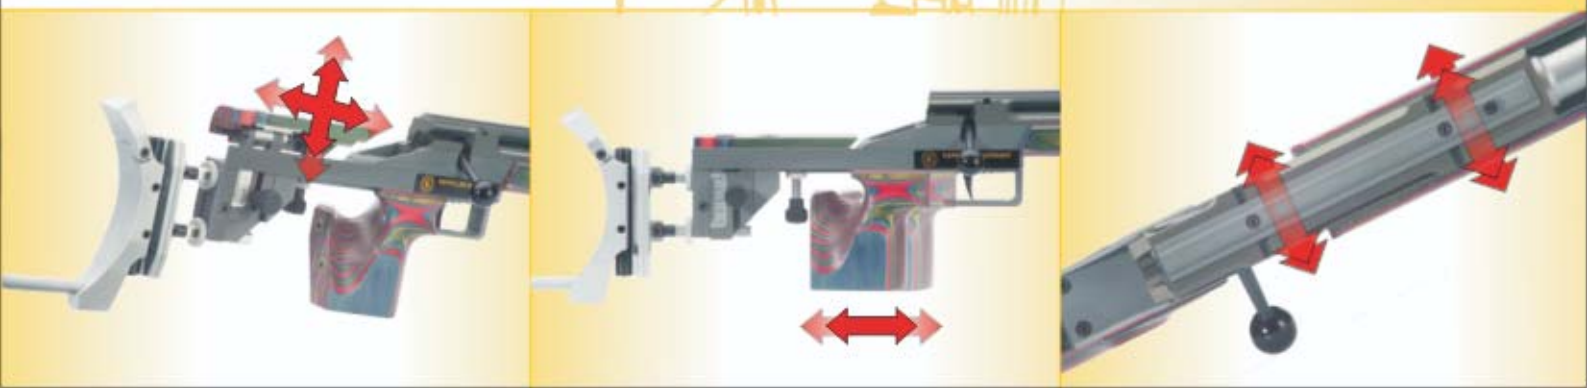

NEW for individual adjustment of Keppeler Metal Stock K05 according to the shooter`s demands

- Cheek piece sideways moveable and revolveable
- Fine adjustment of cheek piece (height) during position possible
- Scale at cheek piece carrier for exactly repeatable adjustments
- Butt plate carrier with pivoted column carrier and scale
- Hook butt plate small (2,8cm width) and broad (3,5cm width)
- Metal stock in various colours available

NEW also available as Standard Stock (1,85kg)

- Pistol grip adjustable from front to rear
- Using special adapters suitable for the following Anschütz small bore actions:
  1407, 1807, 1907, 1413, 1813, 1913
- Special adapter for Diana small bore actions available
- No adapter necessary for Anschütz actions 2007 and 2013
- Optimized bedding of the action for enhanced precision barrel axis near bottom of forend)

Order No. 080053 Quick release handle