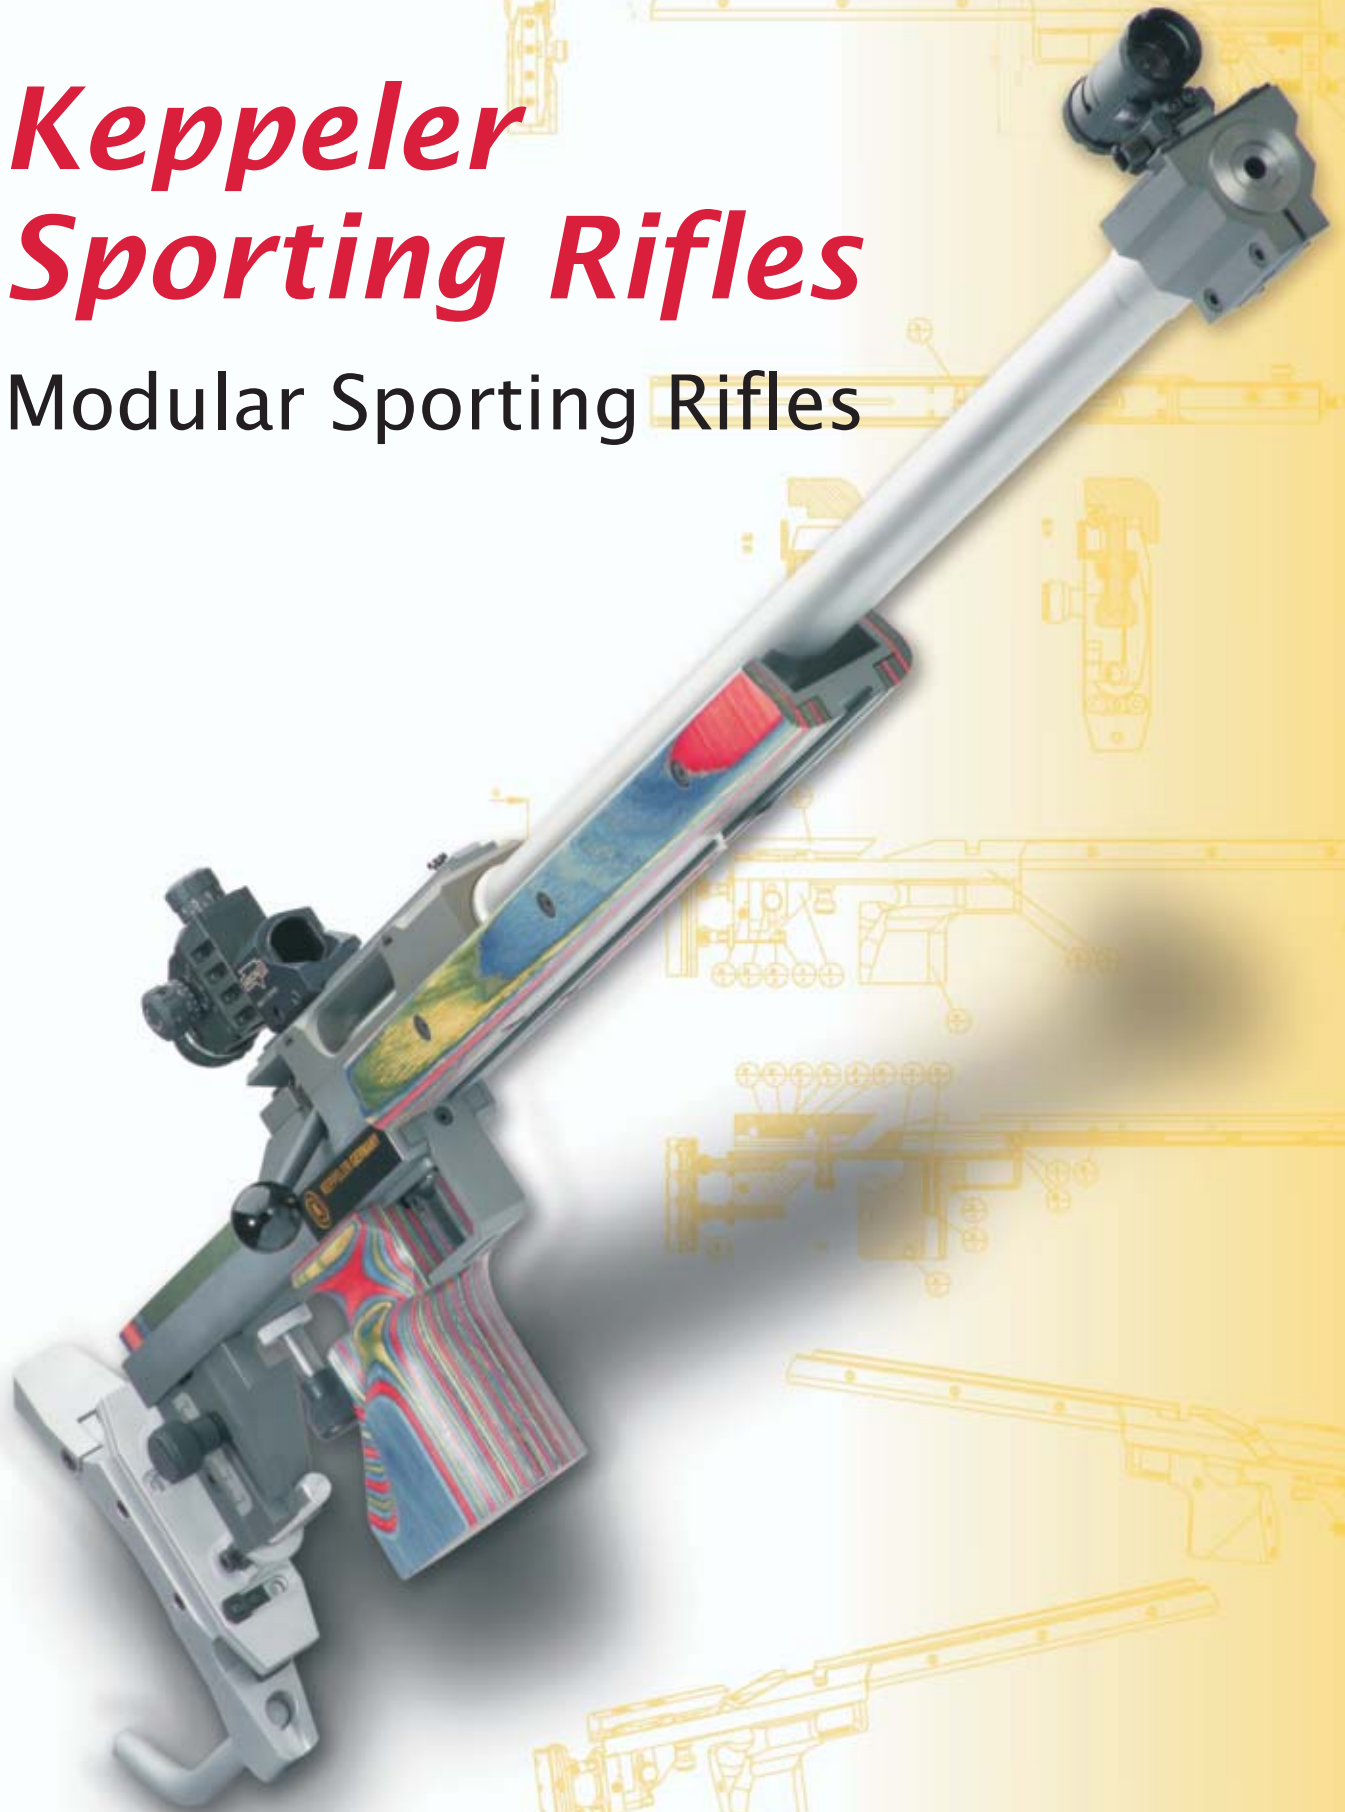

KEPPELER GERMANY

Quality for top Scorers

Keppeler Sporting Rifles

Modular Sporting Rifles